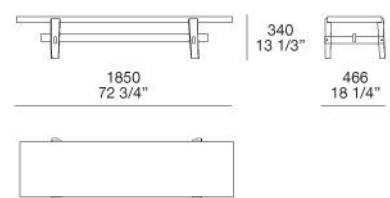

HOME HOTEL

JEAN-MARIE MASSAUD (2016)

VY060

PN185

Poliform