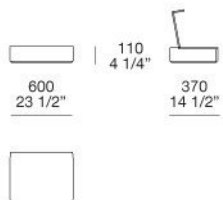

TOP

in wooden particles panel veneered

LATHS

in solid wood veneered

HOME HOTEL

JEAN-MARIE MASSAUD (2016)

SC185

VY060