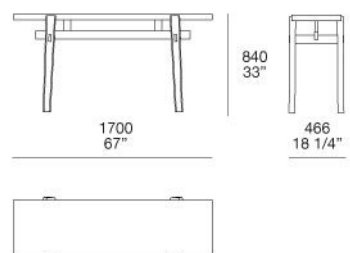

HOME HOTEL

JEAN-MARIE MASSAUD (2016)

VY060

CL170

Poliform