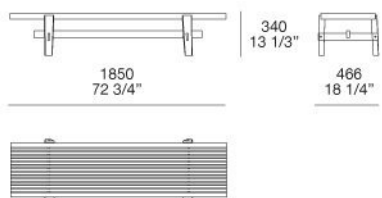

HOME HOTEL

JEAN-MARIE MASSAUD (2016)

VY060

PL185

Poliform