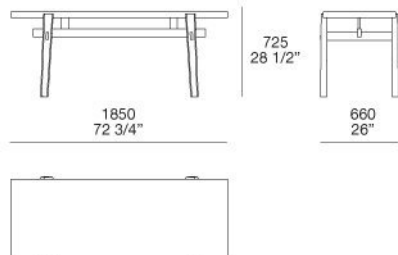

TOP

in wooden particles panel veneered

LATHS

in solid wood veneered

HOME HOTEL

JEAN-MARIE MASSAUD (2016)

SC185

VY060