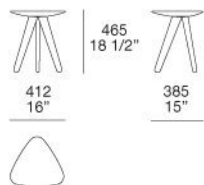

ICS - IPSILON

RODRIGO TORRES (2010)

S74