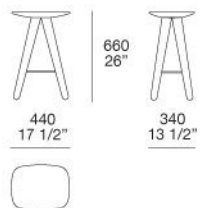

ICS - IPSILON

RODRIGO TORRES (2010)

S74

S73